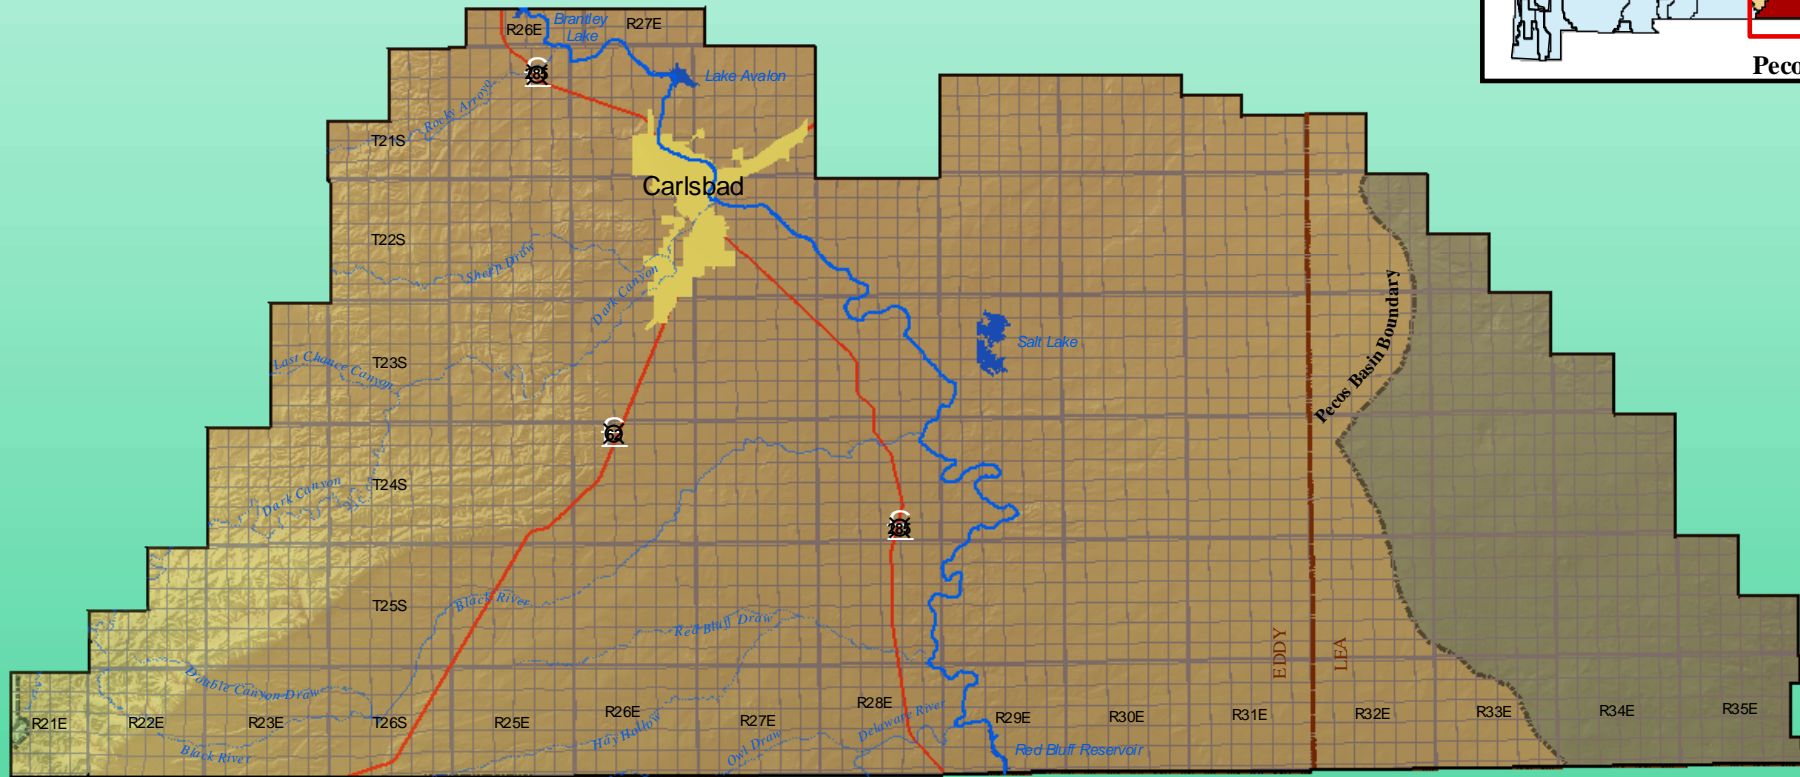

Carlsbad Water Master Sub-District

Legend

- Lower Pecos Basin
- City
- Lake
- River
- US Highway
- County Boundary

Note:
 Map produced by S.Roybal
 Hydrology Bureau, July 2005
 Directory: f:\gis\awrm\mapdocs\carlsbad